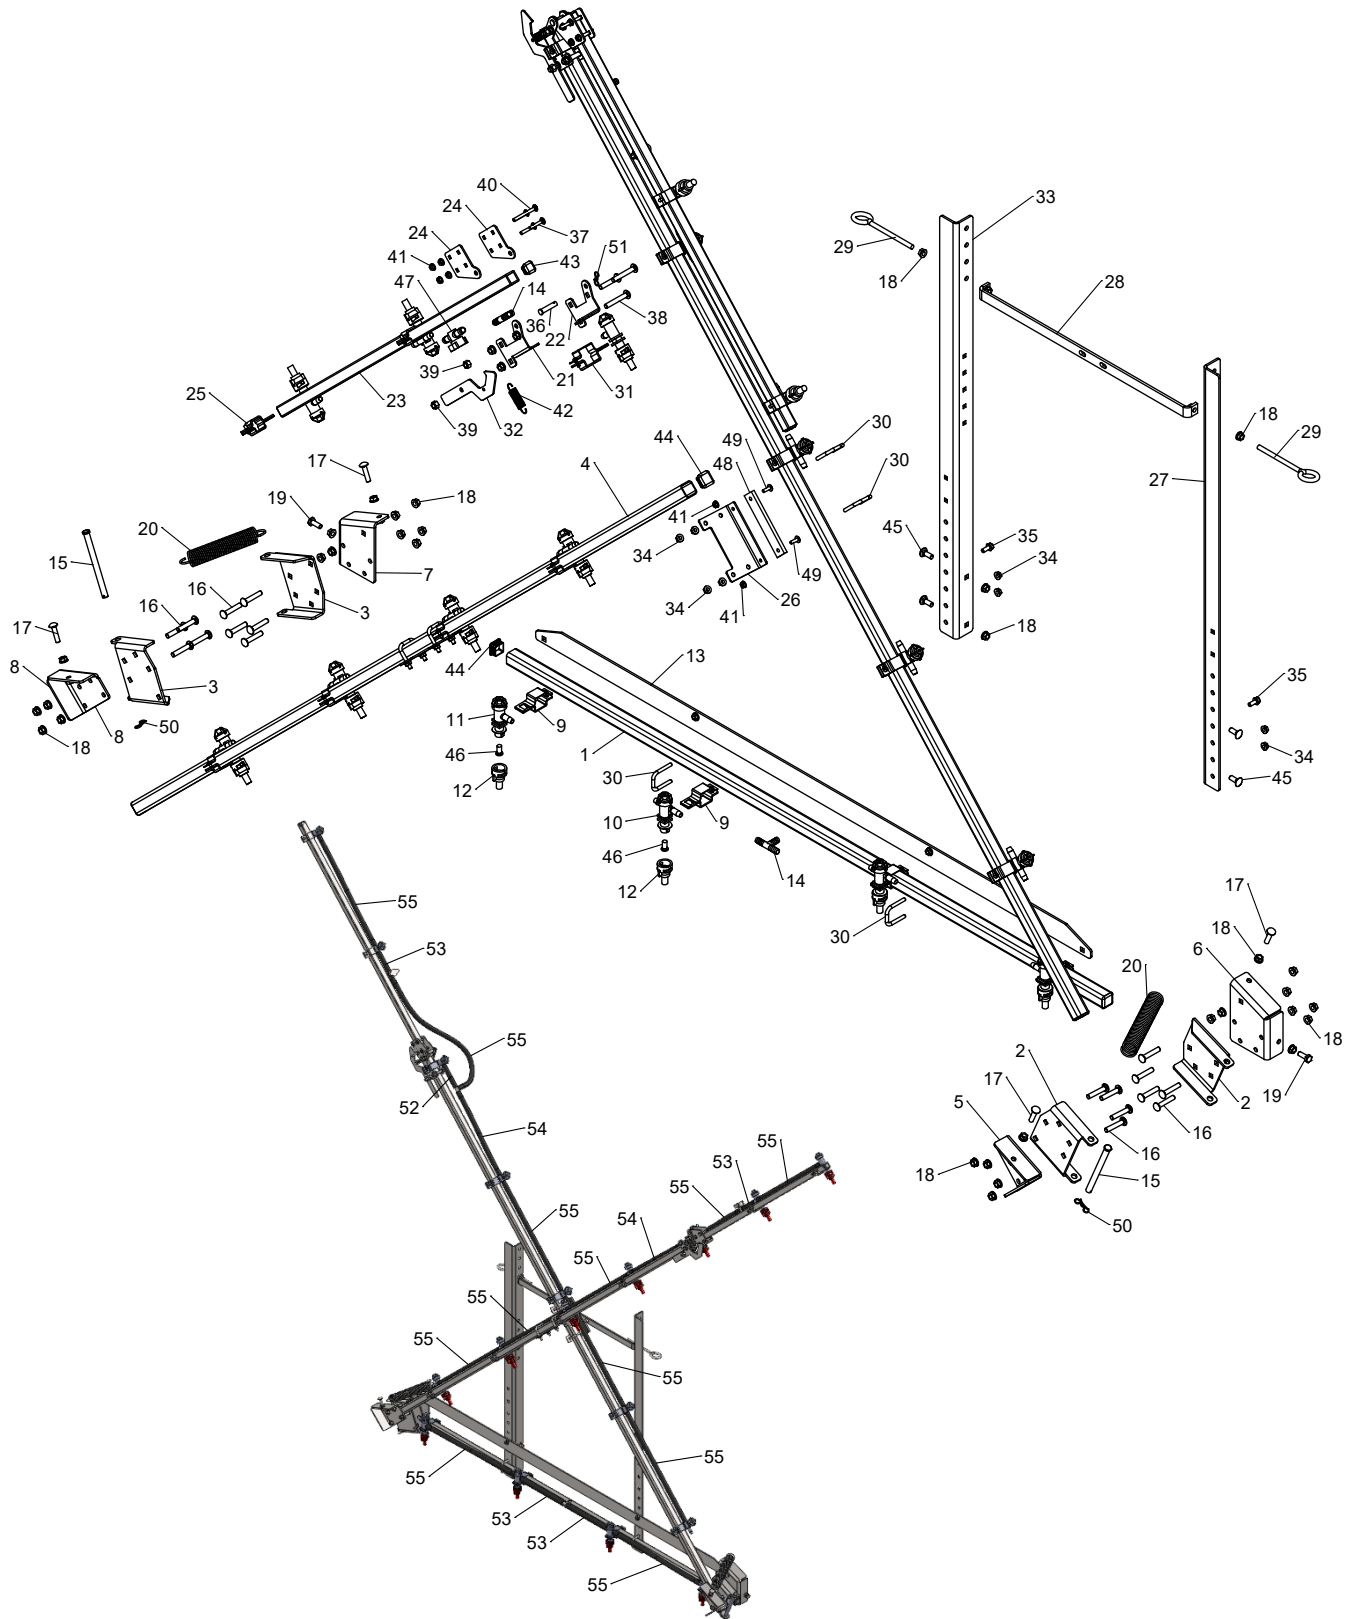

30' Folding Boom

30' Folding Boom

ITEM NO.	PART NUMBER	DESCRIPTION	QTY.	Note
1	5CS43751	Center Boom Tube 72"	1	
2	5CS43727	Boom Hinge Right	2	
3	5CS43728	Boom Hinge Left	2	
4	5CS43752	Side Boom Tube 96"	2	
5	5CS43730	Boom Hinge Backing Plate Outside RH	1	
6	5CS43729	Boom Hinge Backing Plate Inside RH	1	
7	5CS43731	Boom Hinge Backing Plate Inside LH	1	
8	5CS43732	Boom Hinge Backing Plate Outside LH	1	
9	5CS43737	1-1/4" Sq Boom Clamp	12	
10	5CS43595	Nozzle Body Dual Hose 1/2"	12	
11	5CS43658	Nozzle Body Single Hose 1/2"	6	
12	5CS43843	Air Induction Spray Tip 0.4 gpm	18	
13	5CS43735	Boom Brace	1	
14	5CS43420	Tee 1/2" Barb	3	
15	5CS43750	1/2" x 6" Clevis Pin	2	
16	5CS65082	3/8" x 2" Carriage Bolt	20	
17	03H1495	3/8" x 1-1/2" Carriage Bolt	4	
18	E55662	3/8" Flange Nut	48	
19	5CS65088	3/8" x "1 Hex Bolt	2	
20	5CS43749	Spring 1-1/4" x 6-1/2" x .162"	2	
21	5CS43758	Boom Extension Hinge Inner	2	
22	5CS43759	Boom Extension Hinge Outer	2	
23	5CS60082	Boom Extension Tube 40"	2	
24	5CS43760	Boom Extension Hinge Plate	4	
25	5CS43598	Square Tube Clamp 1"	4	
26	5CS43761	Boom Stop Bracket	2	
27	5CS43763R	Boom Angle RH	1	
28	5CS43734	Bottom Brace	1	
29	5CS43768	Eyebolt 3/8" x 5"	2	
30	5CS43315	5/16" x 1-3/4" Square U-Bolt	6	
31	5CS43773	1-1/2" Sq Boom Clamp	2	
32	5CS43816	Boom Extension Latch	2	
33	5CS43763L	Boom Angle LH	1	